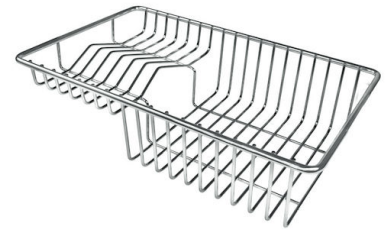

Small radius Bowls with squared shapes with a modern design and an increased capacity, for a minimal aesthetics connected with an extreme practicality.

TECHNICAL DATA

GALLERY

OPTIONAL ACCESSORIES

Chopping Board
8631 300

Grating kit complete with ring support and food collection tray
8159 101
* only in combination with the accessory
8644 101

HPDE Chopping board
8657 001

HPDE Chopping board GREY
8657 002

Iroko-wood sliding chopping board with stainless steel colander
8644 044

Stainless Steel dishes holder
8100 303
* only in combination with the accessory
8644 101

Stainless steel perforated pan
8151 000
* only in combination with the accessory
8644 101

Twin Chopping Board
8644 101